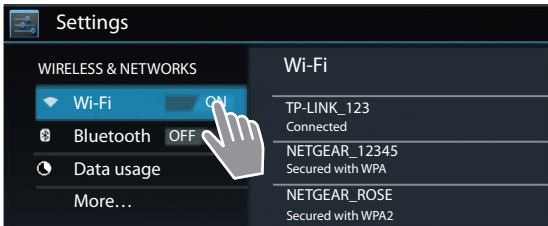

3 Connecting to a WiFi Network

- ◆ Available WiFi network found.

- ◆ Touch the **All Apps** icon.

- ◆ Touch the **Settings** icon.

- ◆ Touch to select **WiFi**.

- ◆ Select your desired WiFi connection.
- ◆ You may be asked to enter the WiFi password.