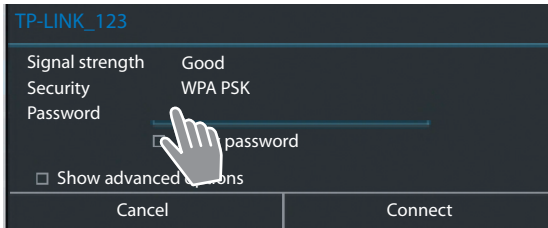

3 Connecting to a WiFi Network

- ◆ Available WiFi network found.

- ◆ Touch the **All Apps** icon.

- ◆ Touch the **Settings** icon.

- ◆ Touch to select **WiFi**.

- ◆ Select your desired WiFi connection.
- ◆ You may be asked to enter the WiFi password.

- ◆ Touch to enter the password.

- ◆ WiFi connection has been successfully established.

4 Opening an Application

- ◆ Touch the **All Apps** icon.
- ◆ Touch the application you want to open.

5 Transferring Files between Tablet and Computer